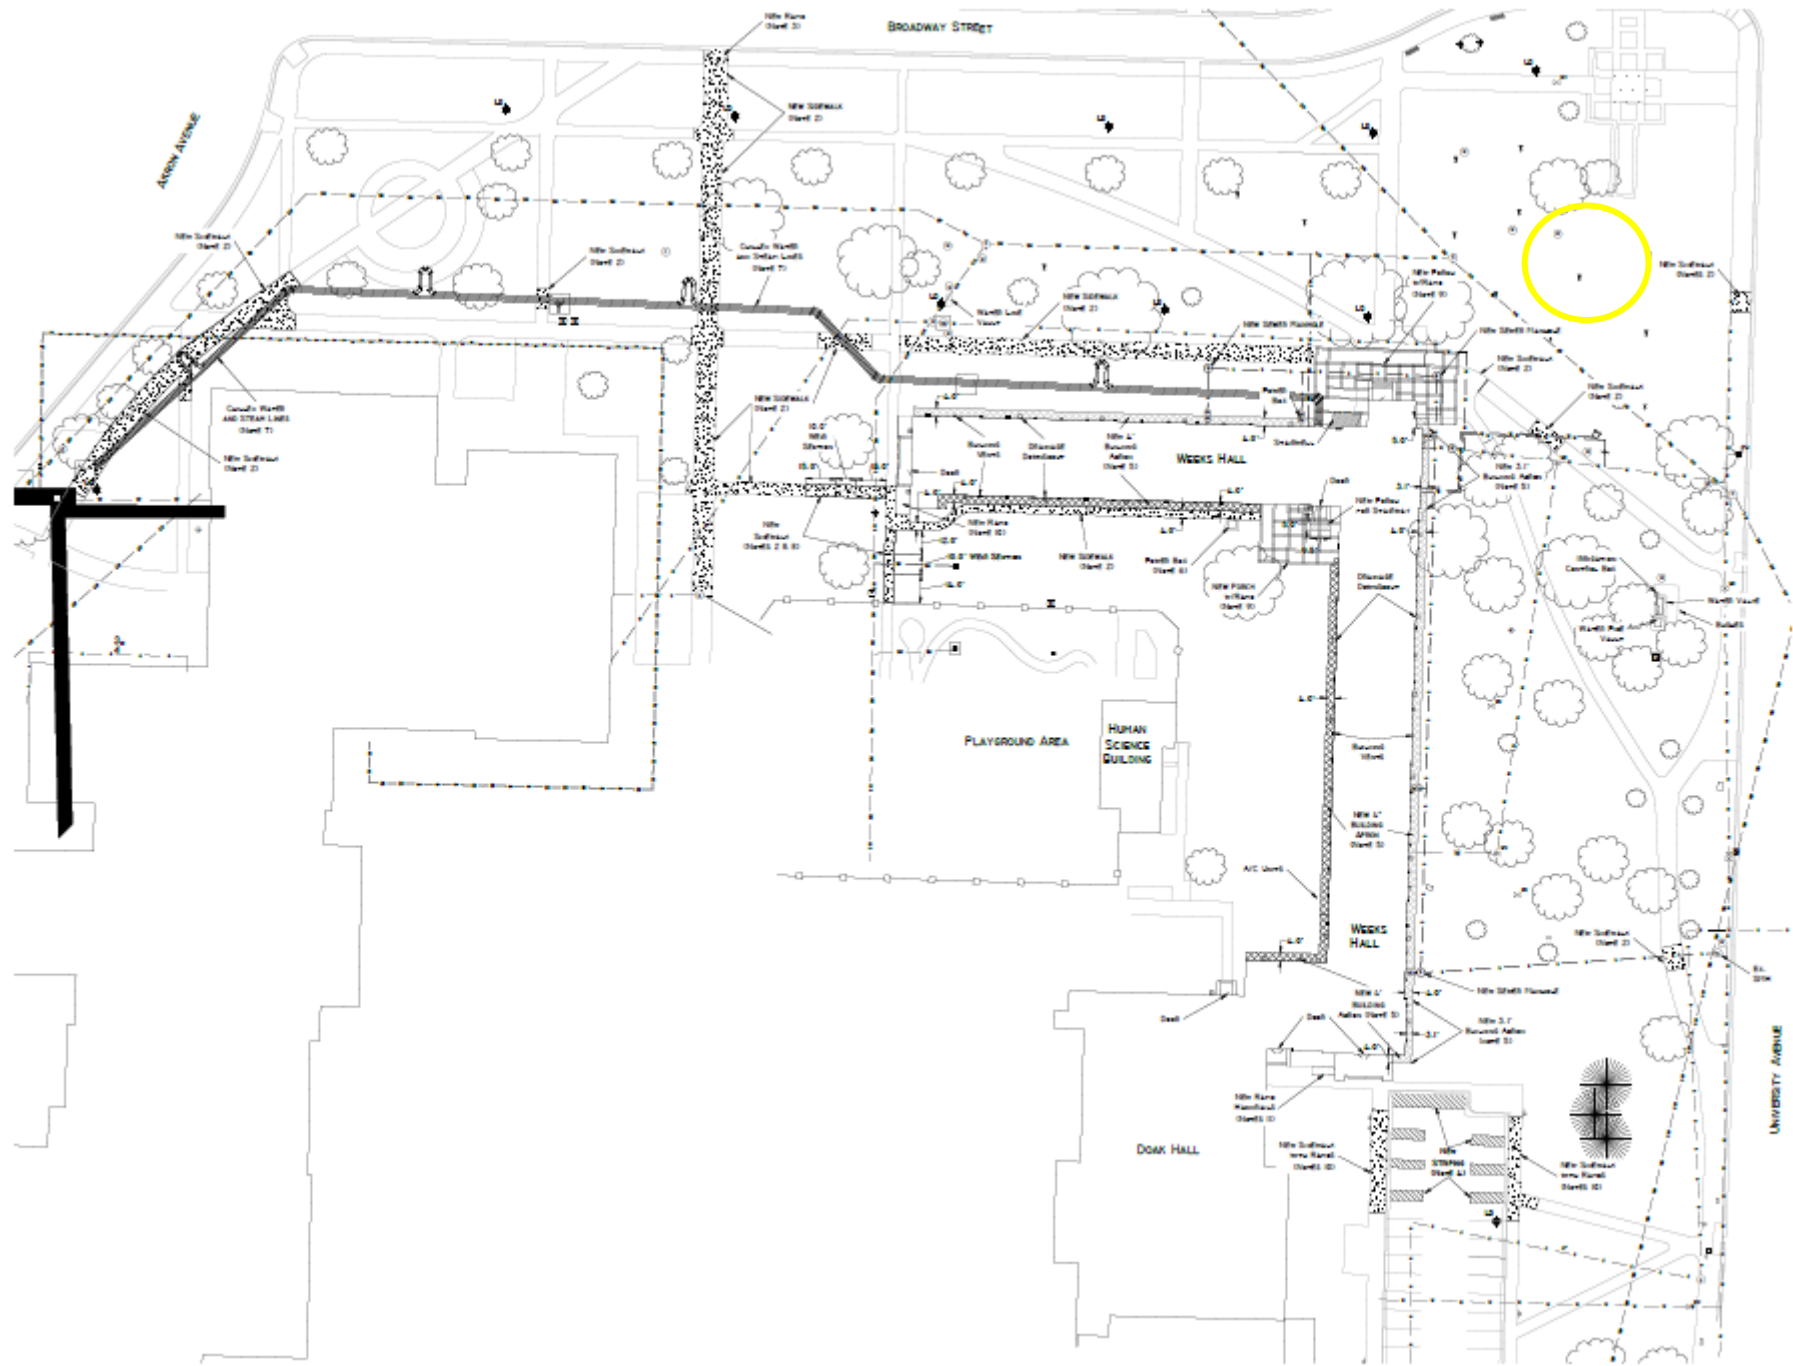

SITE

NORTH

“Park Place” by Glenna Goodacre

“Riding into the Sunset” by Electra Waggoner Biggs